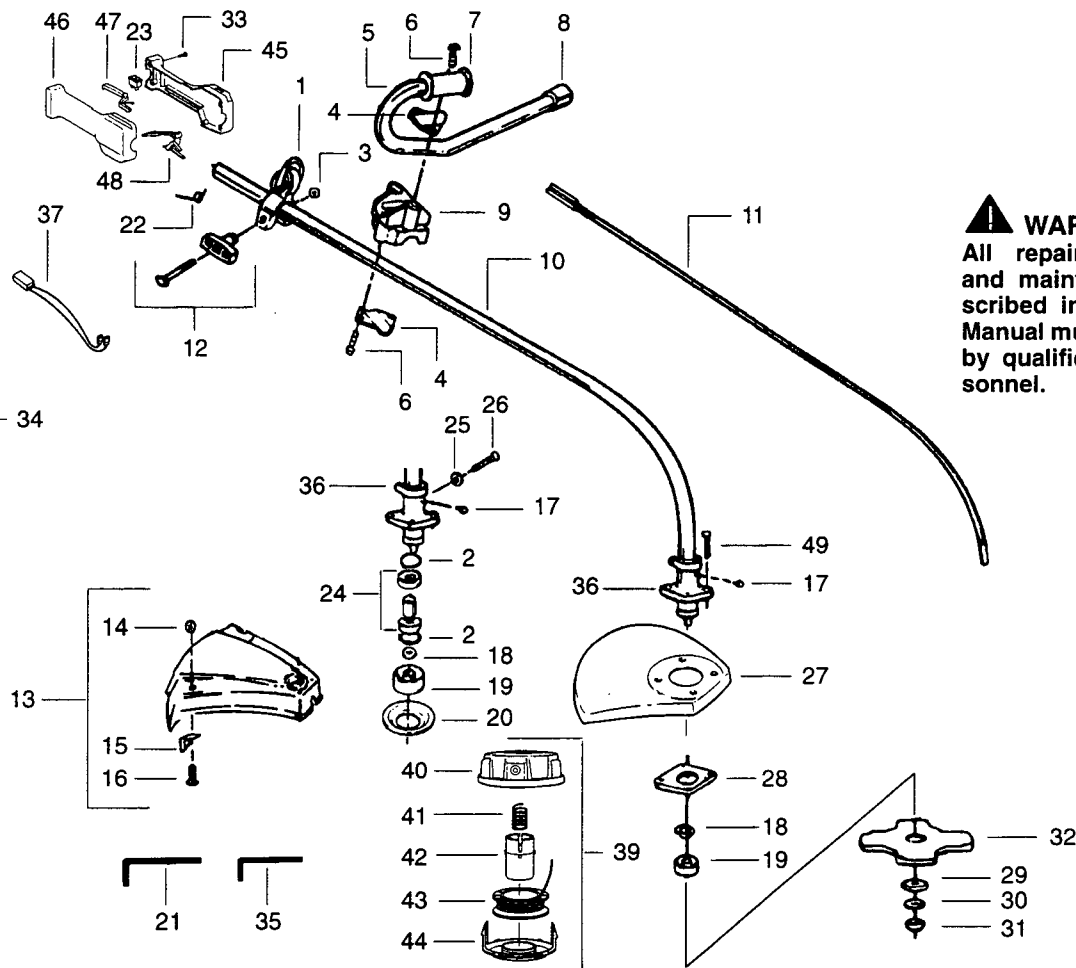

SPAREPARTS
530081049

! WARNING
All repairs, adjustments and maintenance not described in the Operator's Manual must be performed by qualified service personnel.

Ref.	Part No.	Description	Ref.	Part No.	Description	Ref.	Part No.	Description
1.	530094686	Clamp Harness Ass'y.	23. ✓	530069572	Switch Kit	45.	530402025	Throttle Hsg. (Right)
2.	530091783	Ring Snap	24.	530069086	Bearing & Spacer Kit	46.	530402026	Throttle Hsg. (Left)
3.	530015197	Nut	25.	530092227	Lockwasher	47.	530402028	Throttle Lock
4.	530094572	Handlebar Bracket	26.	534828400	Screw	48.	530402027	Throttle Lever
5. ✓	530095378	Handlebar Ass'y. (Incl. #7 & Decal)	27. ✓	530094708	Shield w/Decal	49.	-	Screw
6.	530015791	Screw	28.	530027615	Shield Retention Plate		530016107	Use w/ Plastic Shield
7.	530092086	Handlebar Grip	29.	530015792	Washer-Flat		530015791	Use w/ Metal Shield
8.	530092192	Handlebar Cap	30.	530015492	Washer	Not Shown		
9.	530012207	Handlebar Clamp	31.	530093748	Nut			
10.	530095162	Drive Shaft Hsg.	32.	952715260	Weed Blade			
11.	530094555	Drive Shaft	33.	530015886	Screw			
12.	530069252	"T" Handle Kit	34.	530092085	Shoulder Strap		-	Operator Manual
13.	530069256	Shield Kit Ass'y. (Incl. #14-16)	35.	530031159	Hex Wrench (5/32)		-	Scandinavian
14.	534235901	Locknut	36.	530094581	Bearing Hsg. Ass'y. (Incl. #2,17-19,25, & 26)		530083484	European
15.	530094570	Line Limiter					530083483	Blade Transport Guard
16.	530015037	Screw	37.	530047307	Throttle Leadwire Ass'y.		502035404	
17.	530015518	Screw	39.	952715509	Cutting Head Ass'y. (Incl. 40-44)	Operator Manual Scandinavian European Blade Transport Guard		
18.	530092216	Washer	40.	530094878	Hub Ass'y.			
19.	530092359	Dust Cup	41.	530094830	Spring			
20.	530094571	Grass Washer	42.	530094827	Release Button			
21.	530031098	Hex Wrench (3/16)	43.	952715508	Spool w/Line Cover			
22.	530027597	Spring-Lever Return	44.	530094828				