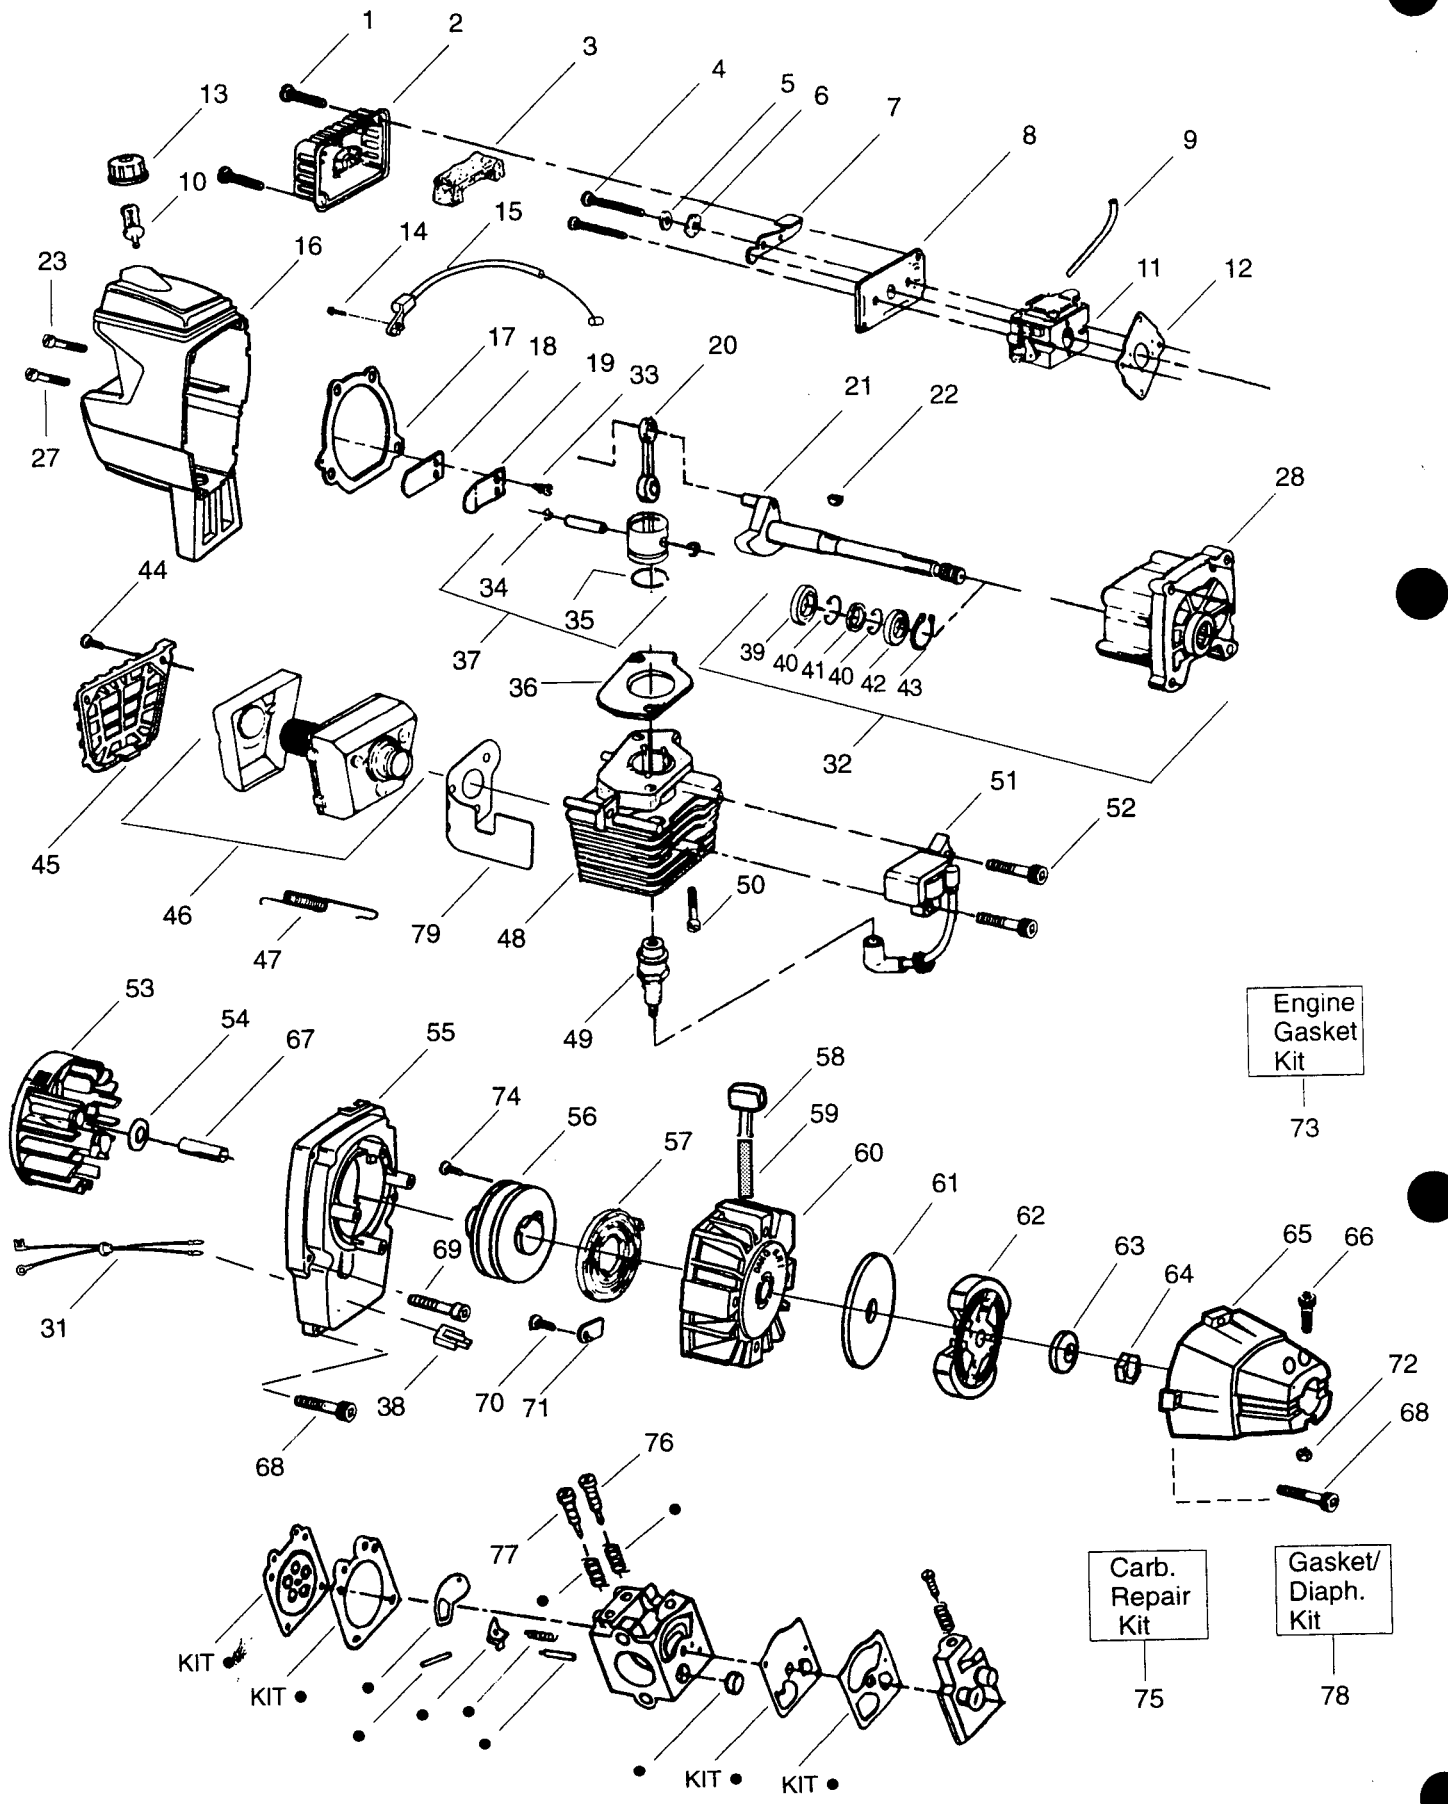

Key No.	Part No.	Description	Key No.	Part No.	Description
1	530015773	Screw	56	530069291	Starter Pulley Kit
2	530027529	Air Filter Cover	57 ✓	530042085	Starter Spring
3	530027530	Air Filter	58	530027569	Starter Handle
4	530015849	Screw	59	530069232	Rope Kit
5	530015852	Choke Spacer	60	530014180	Pulley Housing Ass'y.
6	530015254	Washer	61	530094189	Clutch Washer
7	530027526	Choke Shutter	62	530069254	Clutch Ass'y. Kit
8	530027527	Air Filter Plate	63	530015796	Washer
9	530069571	Fuel Line Kit	64	530001733	Nut
10	530014362	Fuel Pick-up Ass'y.	65	530014211	Clutch Housing Ass'y.
11	530069641	Carburetor Ass'y. (WT-300A) (Incls. Limiter Caps)	66	530015767	Screw
12	† 530019156	Carburetor Gasket	67	530027511	Spacer-Clutch
13	530014347	Fuel Cap Ass'y.	68	530015770	Screw
14	530015775	Screw	69	530015769	Screw
15	530038836	Throttle Cable Ass'y.	70	530015496	Screw
16	530047172	Shroud & Tank Ass'y.	71	530027523	Retainer
17	† 530019154	Crankcase/Shroud Gasket	72	530015768	Locknut
18	530027593	Reed Valve	73	530069276	Engine Gasket Kit († Indicates Contents)
19	530027594	Reed Stop	74	530016080	Screw
20	530010960	Connecting Rod Ass'y. (Incl. Bearings)	75 ✓	530069829	(Incl. in Starter Pulley Kit) Carb.Repair Kit (● Indicates Contents)
21	530010934	Crankshaft Ass'y.	76	530038317	Limiter Cap-Low
22	530015126	Flywheel Key	77	530038318	Limiter Cap-High
23	530015772	Screw	78 ✓	530069844	Gasket/Diaphragm Kit (KIT= Indicates Contents)
27	530015771	Screw	79 ✓	530053346	Heat Shield/Air Dam
28	530014016	Crankcase Ass'y. (Incl.#39-42)			
31	530047145	Lead Wire/Grommet Ass'y.			
32	530014015	Crankcase & Crankshaft Ass'y (#21, 28, & 39-43)			
33	530016064	Screw			
34	530015162	Piston Pin Retainer			
35	530025875	Piston Ring			
36	† 530019178	Cylinder Gasket			
37 ✓	530069899	Piston Kit (Incl. #34,35 & pin)			
38	530038205	Connector			
39	530032103	Inner Bearing			
40	530015787	Retaining Ring			
41	530019158	Crankshaft Seal			
42	530032102	Outer Bearing			
43	530015789	Crankshaft Retaining Ring			
44	530015802	Screw			
45	530027781	Muffler Guard			
46 ✓	530069310	Muffler Kit			
47	530036409	Muffler Spring			
48	530069626	Cylinder Kit			
49	530030075	Spark Plug (RCJ-8Y)			
50	530001624	Screw			
51	530039134	Ignition Module			
52 ✓	530015816	Screw			
53	530039189	Flywheel Ass'y.			
54	530016030	Washer			
55	530038010	Fan Housing